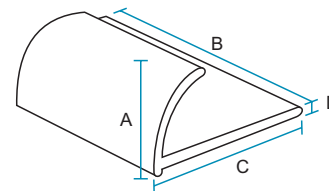

### TECHNICAL CHARACTERISTICS:

Our Aluminum Tile Edging L Trim offers the right solution for walls, exterior wall corners, kitchen countertops, and backsplashes. It protects your ceramic and stone edges against costly damage. The Straight Edge Grout Line makes installation faster and eliminates the need for spacers between the trim and tile.